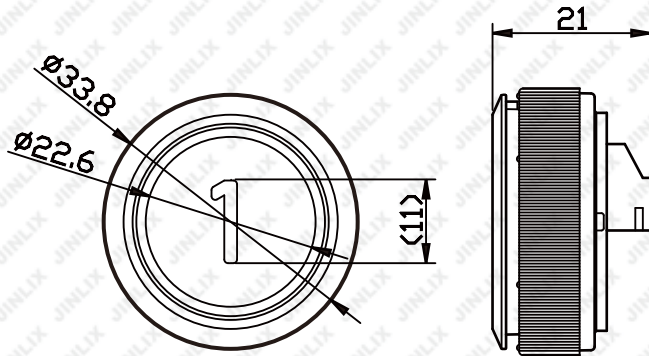

外型尺寸

金屬框造型

- LED Color : Red, ORANGE
- Recommended load : MAX 25mA @ 24VDC
- LED Recommended load : 14mA @ 24VDC
- Max actuation force : 3kg for 10sec
- Key travel (switch) : <math>< 0.8\text{ mm}</math>
- Life time (switch) : >500,000 cycles
- Life time (LED) : >50,000 hours
- Working temperature : $0^{\circ}\text{C} \sim 65^{\circ}\text{C}$

Push Button

採用螺帽固定方式

開孔尺寸