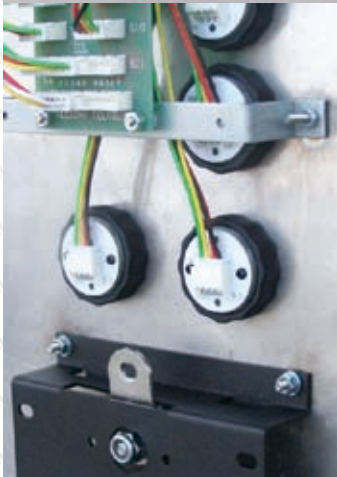

外型尺寸

金屬框造型

- LED Color : Red, ORANGE
- Recommended load : MAX 25mA @ 24VDC
- LED Recommended load : 14mA @ 24VDC
- Max actuation force : 3kg for 10sec
- Key travel (switch) : <math>< 0.8\text{ mm}</math>
- Life time (switch) : >500,000 cycles
- Life time (LED) : >50,000 hours
- Working temperature : $0^{\circ}\text{C} \sim 65^{\circ}\text{C}$

Push Button

採用螺帽固定方式

開孔尺寸