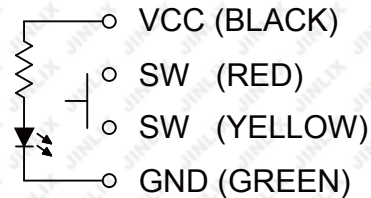

外型尺寸

金屬框造型

- LED Color : Red, ORANGE
- Recommended load : MAX 25mA @ 24VDC
- LED Recommended load : 14mA @ 24VDC
- Max actuation force : 3kg for 10sec
- Key travel (switch) : <math>< 0.8\text{ mm}</math>
- Life time (switch) : >500,000 cycles
- Life time (LED) : >50,000 hours
- Working temperature : $0^{\circ}\text{C} \sim 65^{\circ}\text{C}$

Push Button

採用螺帽固定方式

開孔尺寸