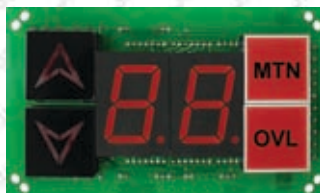

雙8字顯示COP

No.2021301

雙8字顯示COP

W136 x L80 DC24V

No.2021302

雙8字顯示COP

W136 x L80 DC24V

No.2021304