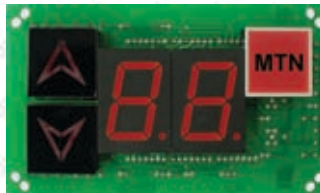

雙8字顯示COP

No.2021301

雙8字顯示COP

W136 x L80 DC24V

No.2021302

雙8字顯示COP

W136 x L80 DC24V

No.2021304